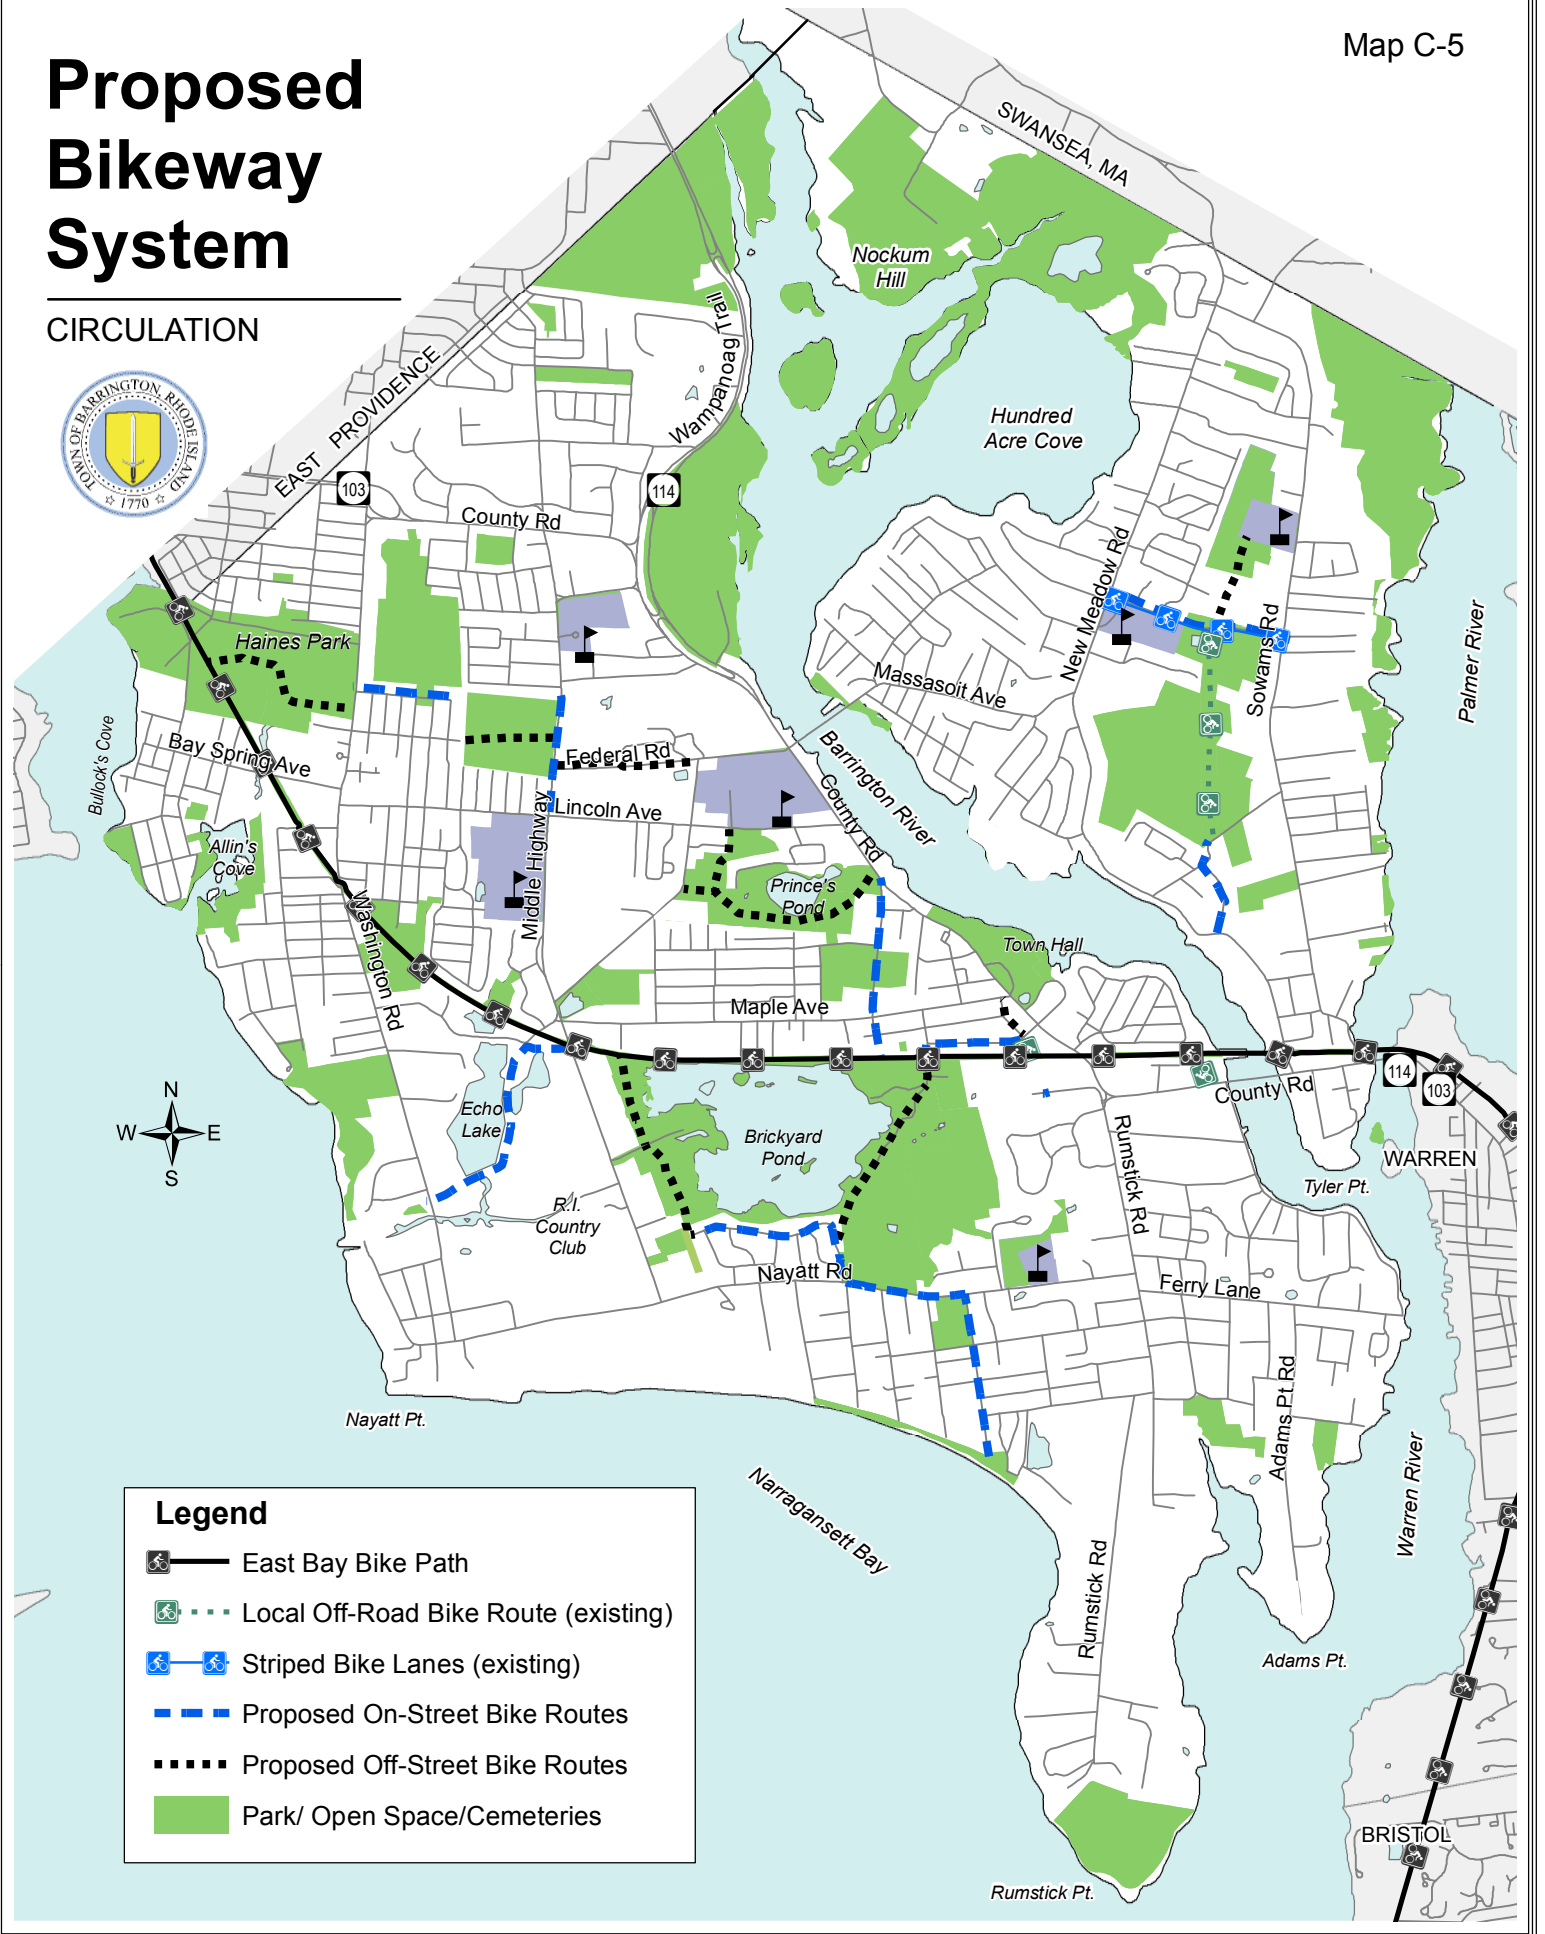

# Proposed Bikeway System

## CIRCULATION

**Legend**

- East Bay Bike Path
- Local Off-Road Bike Route (existing)
- Striped Bike Lanes (existing)
- Proposed On-Street Bike Routes
- Proposed Off-Street Bike Routes
- Park/ Open Space/Cemeteries